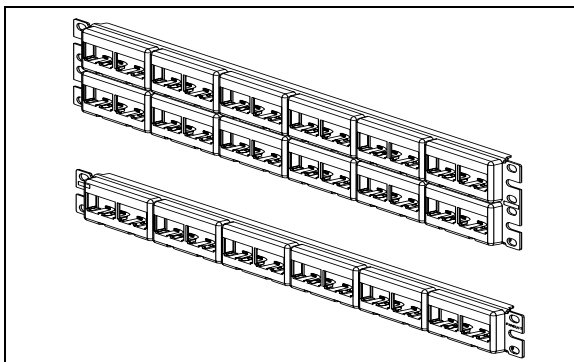

CPPL24(48)WBL MODULAR
PATCH PANEL